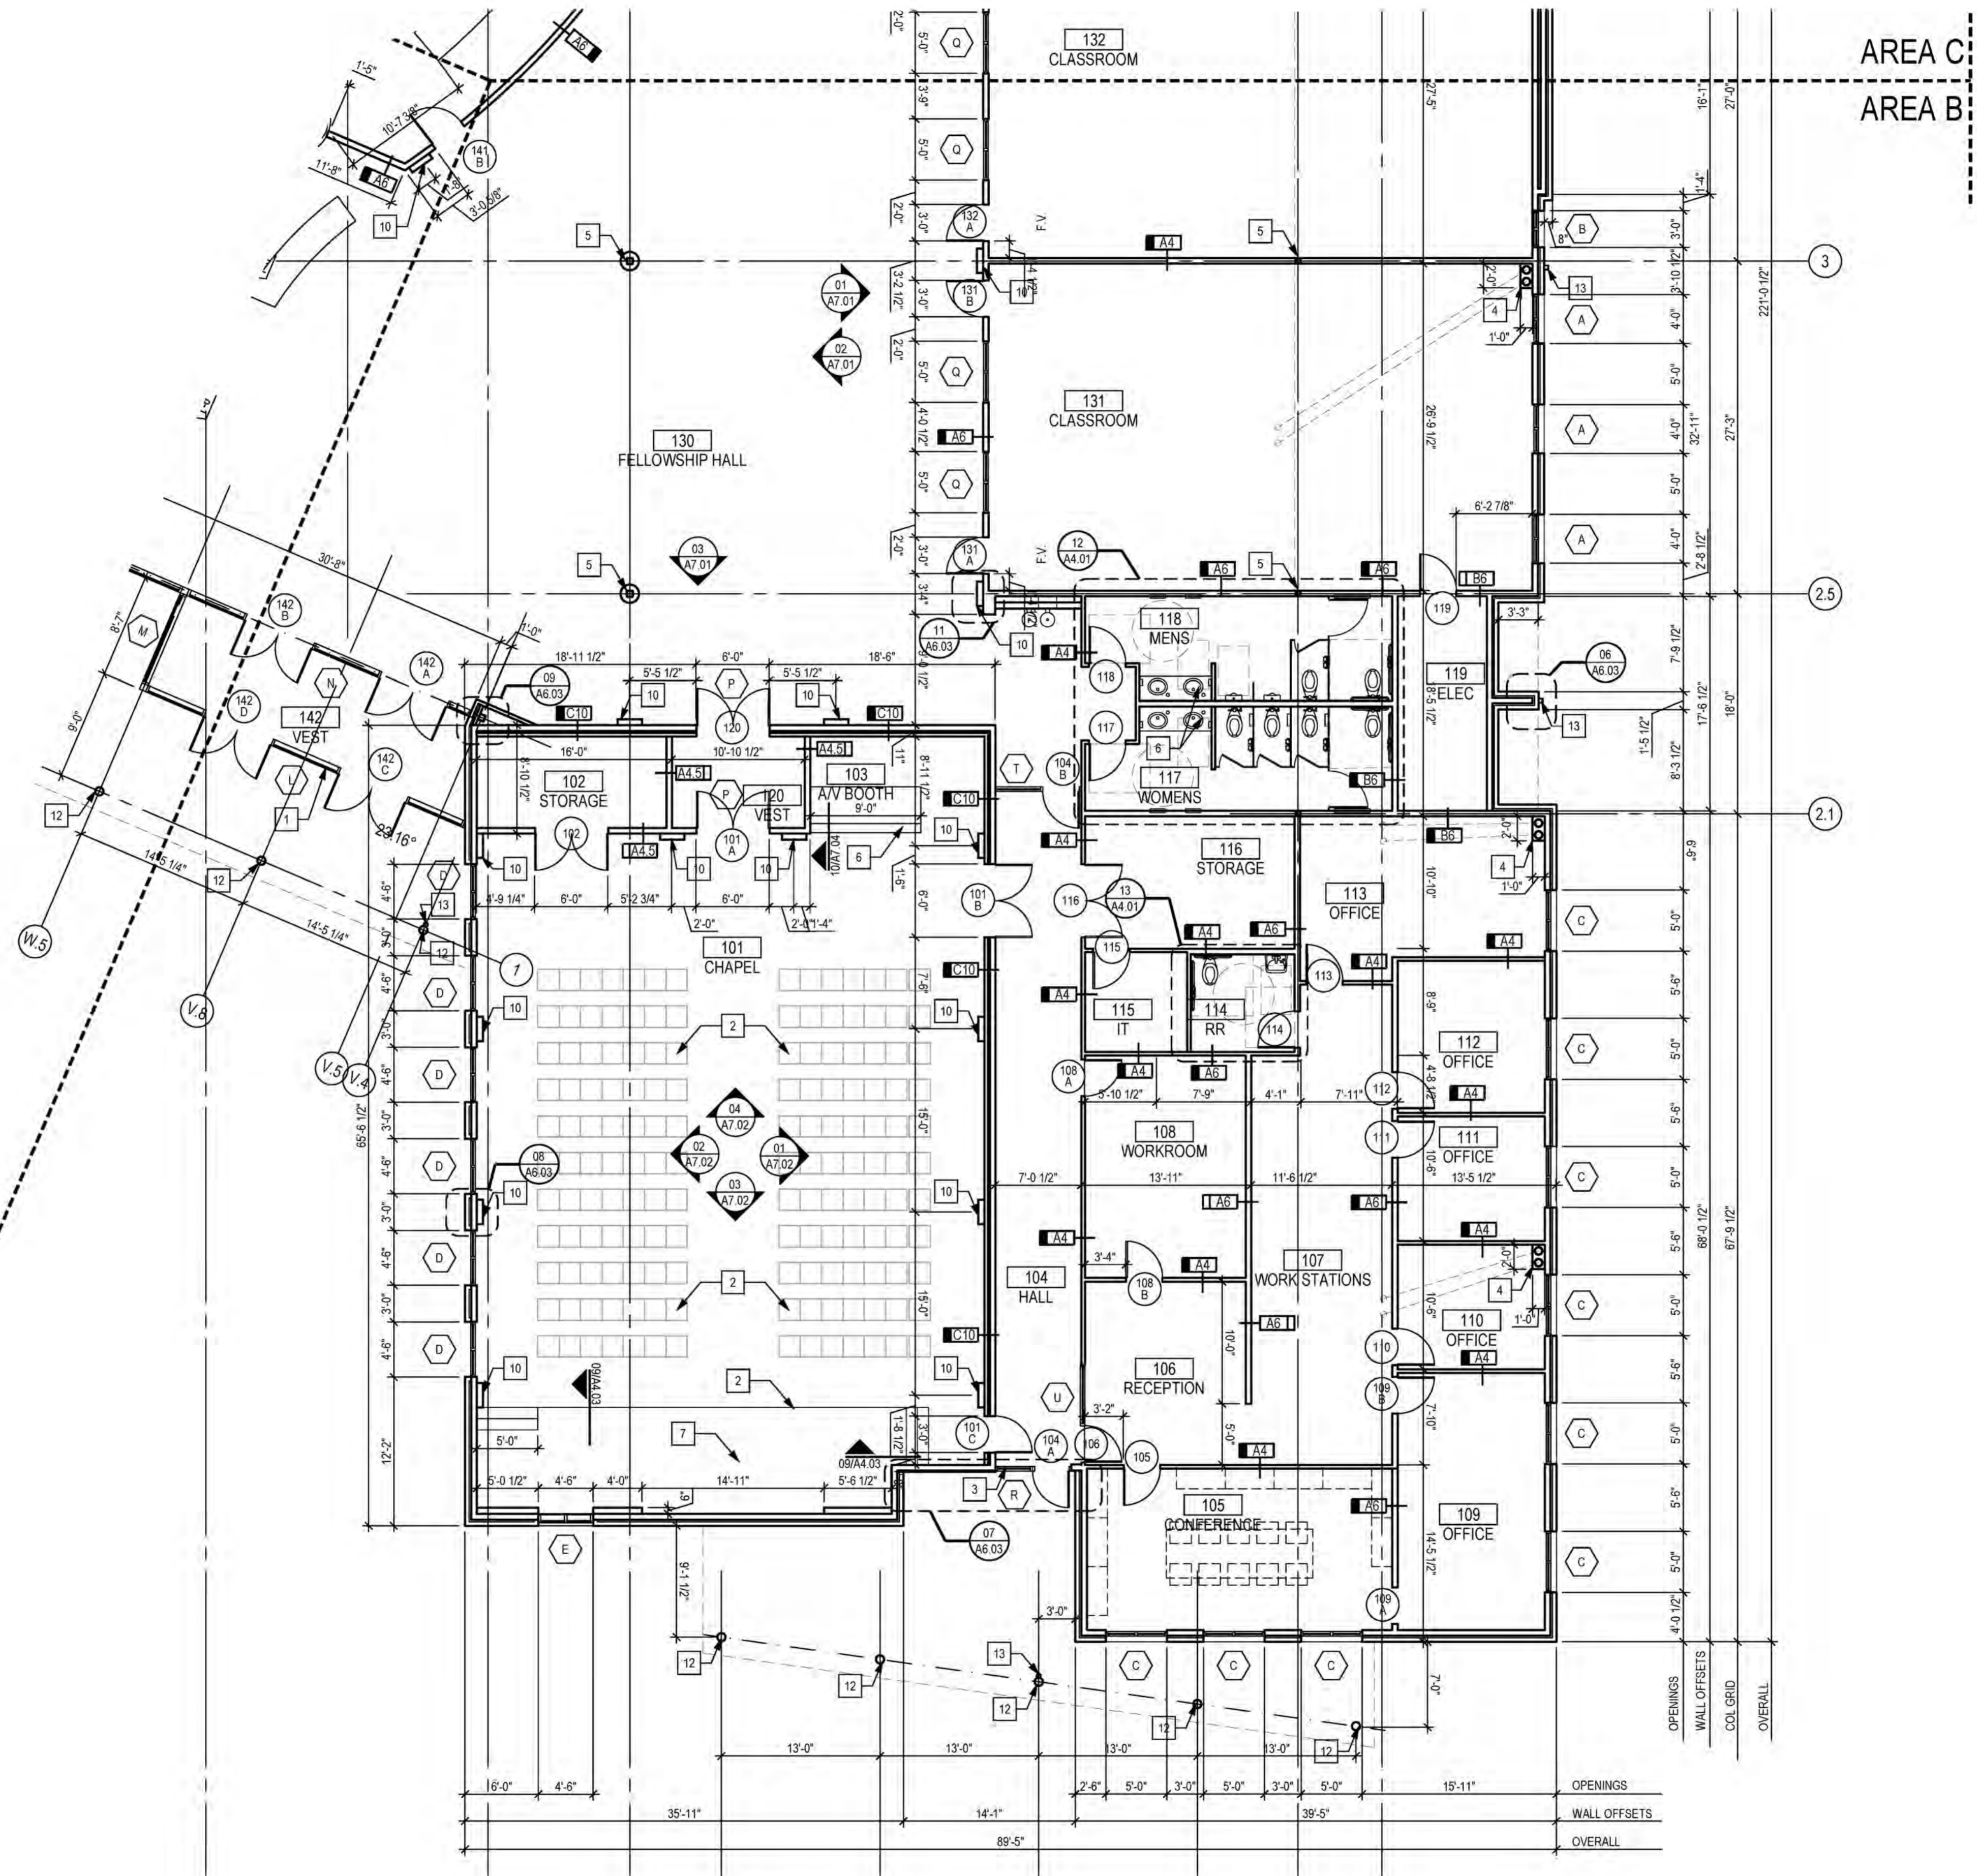

SILVERADO TRAIL

AREA A / AREA B

AREA C  
AREA B

OPENINGS  
WALL OFFSETS  
COL GRID  
OVERALL