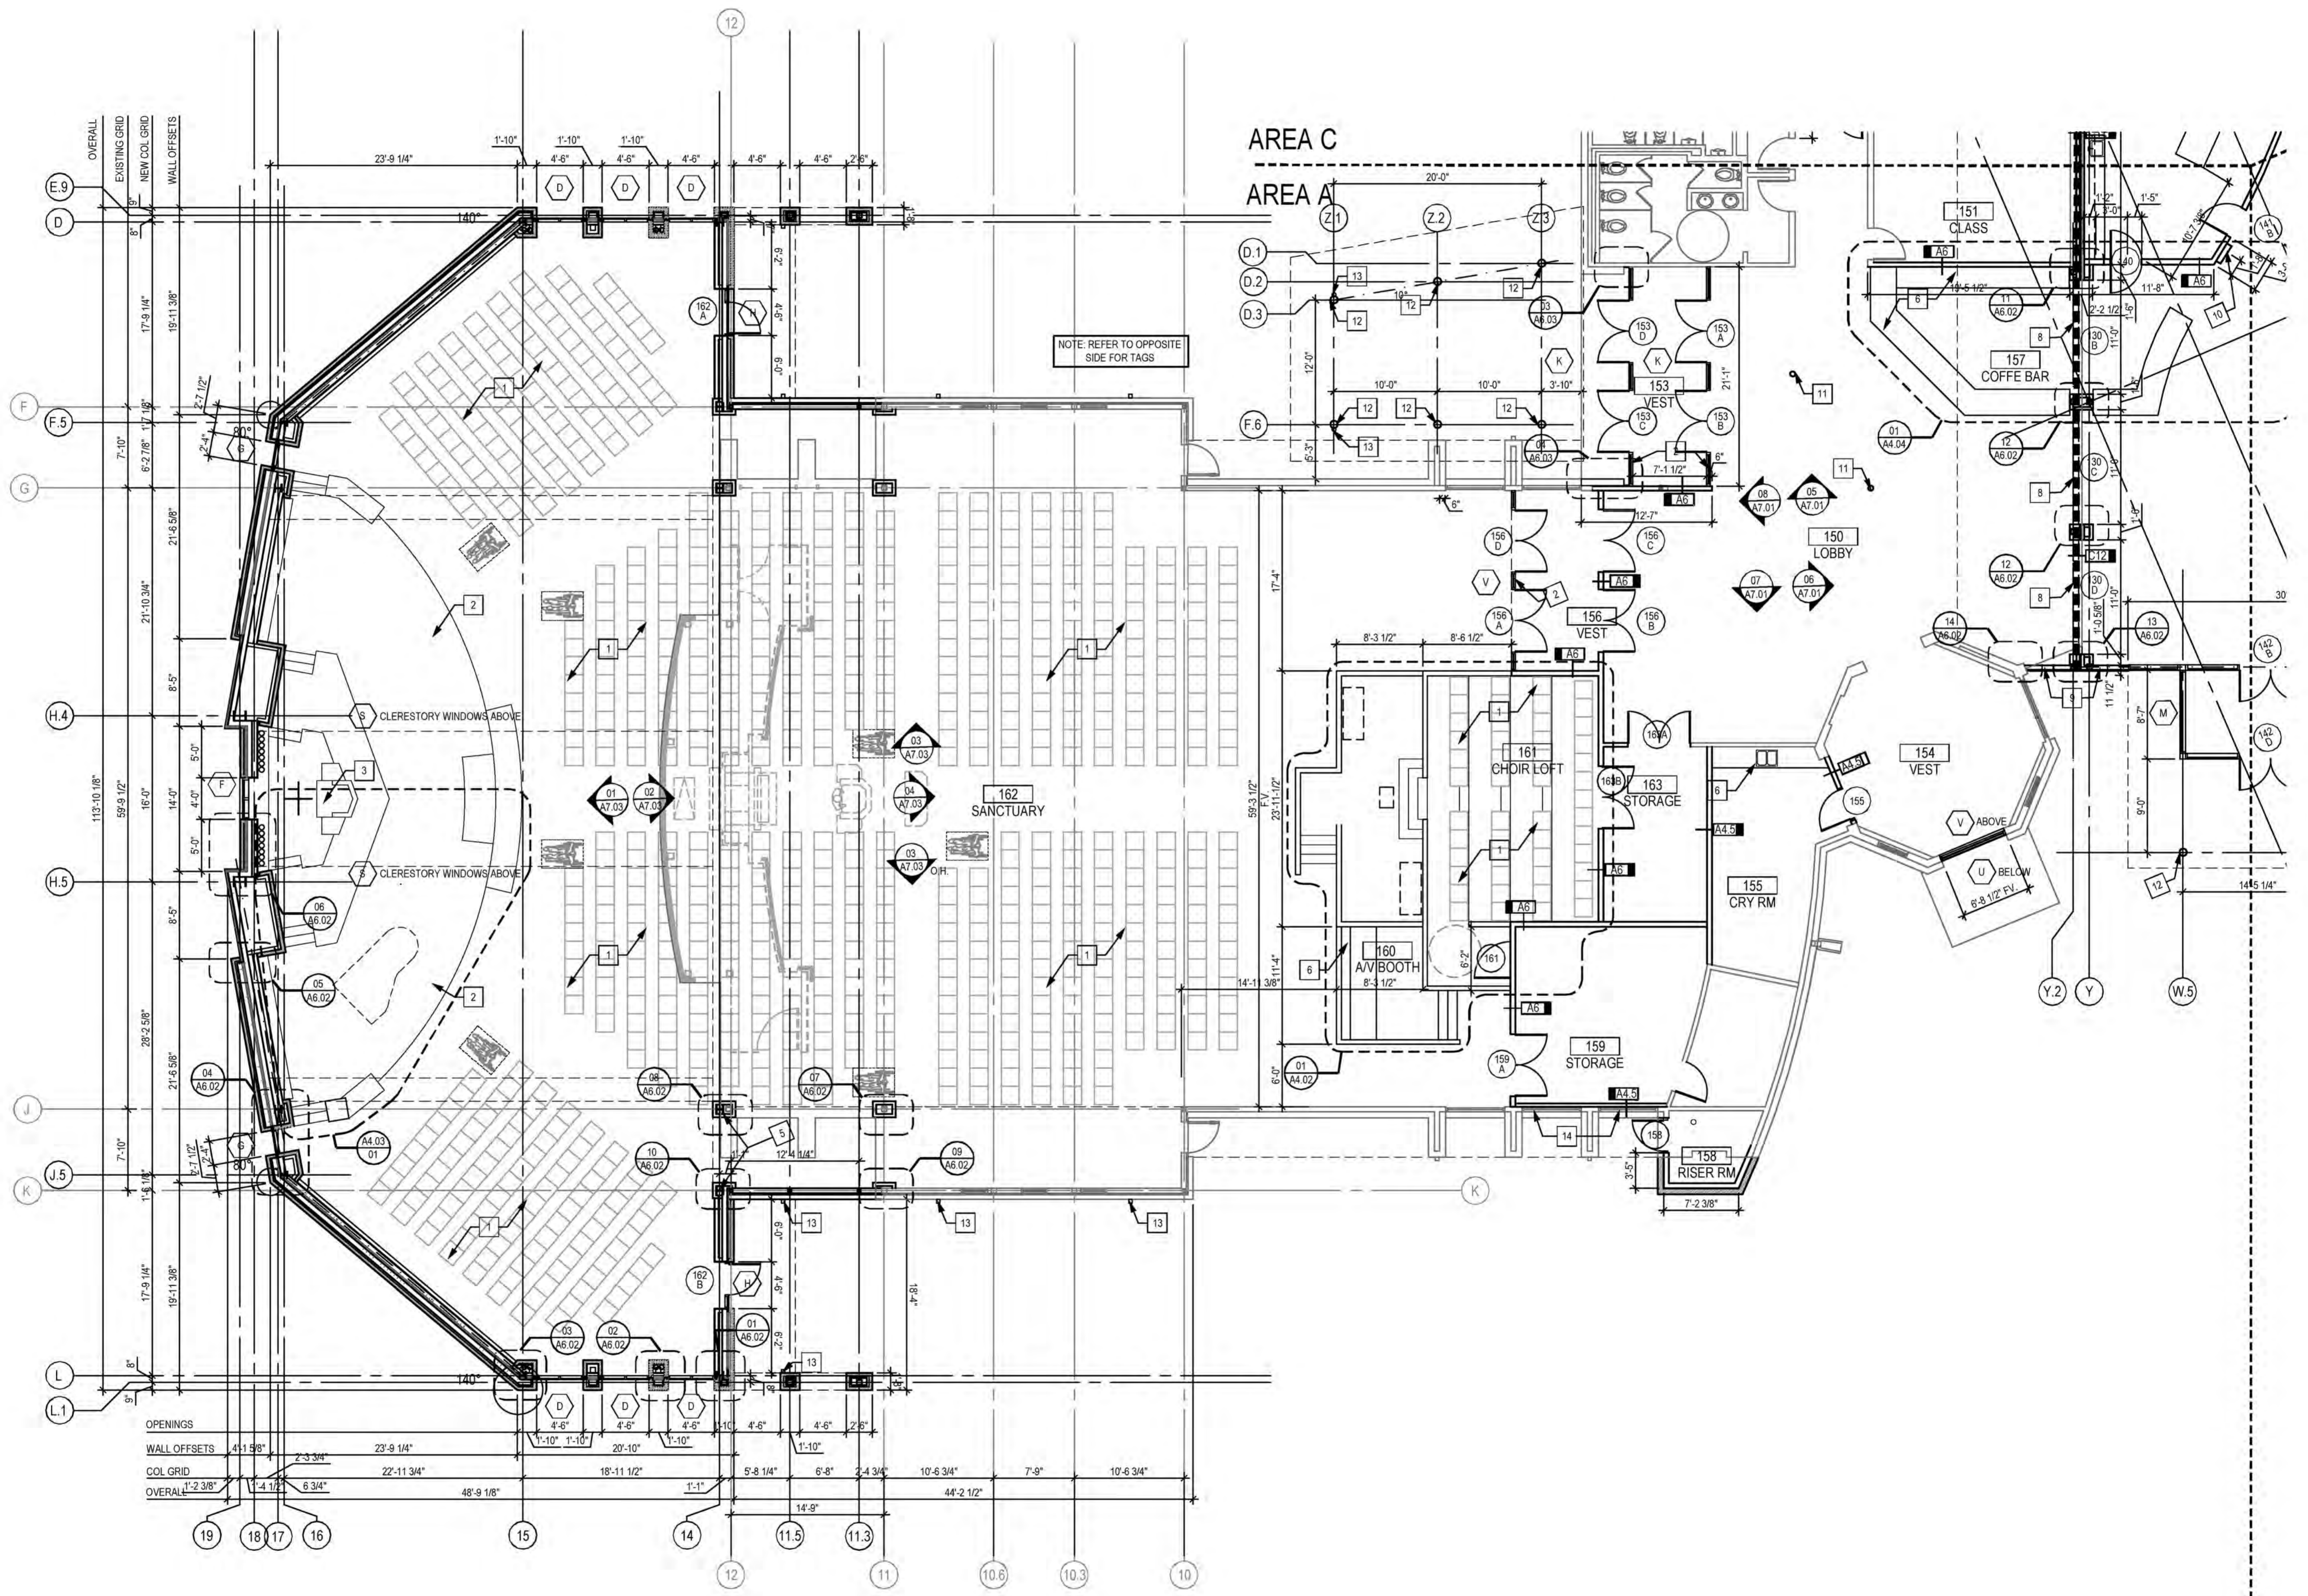

SILVERADO TRAIL

AREA A / AREA B

AREA C  
AREA B

OPENINGS  
WALL OFFSETS  
COL GRID  
OVERALL