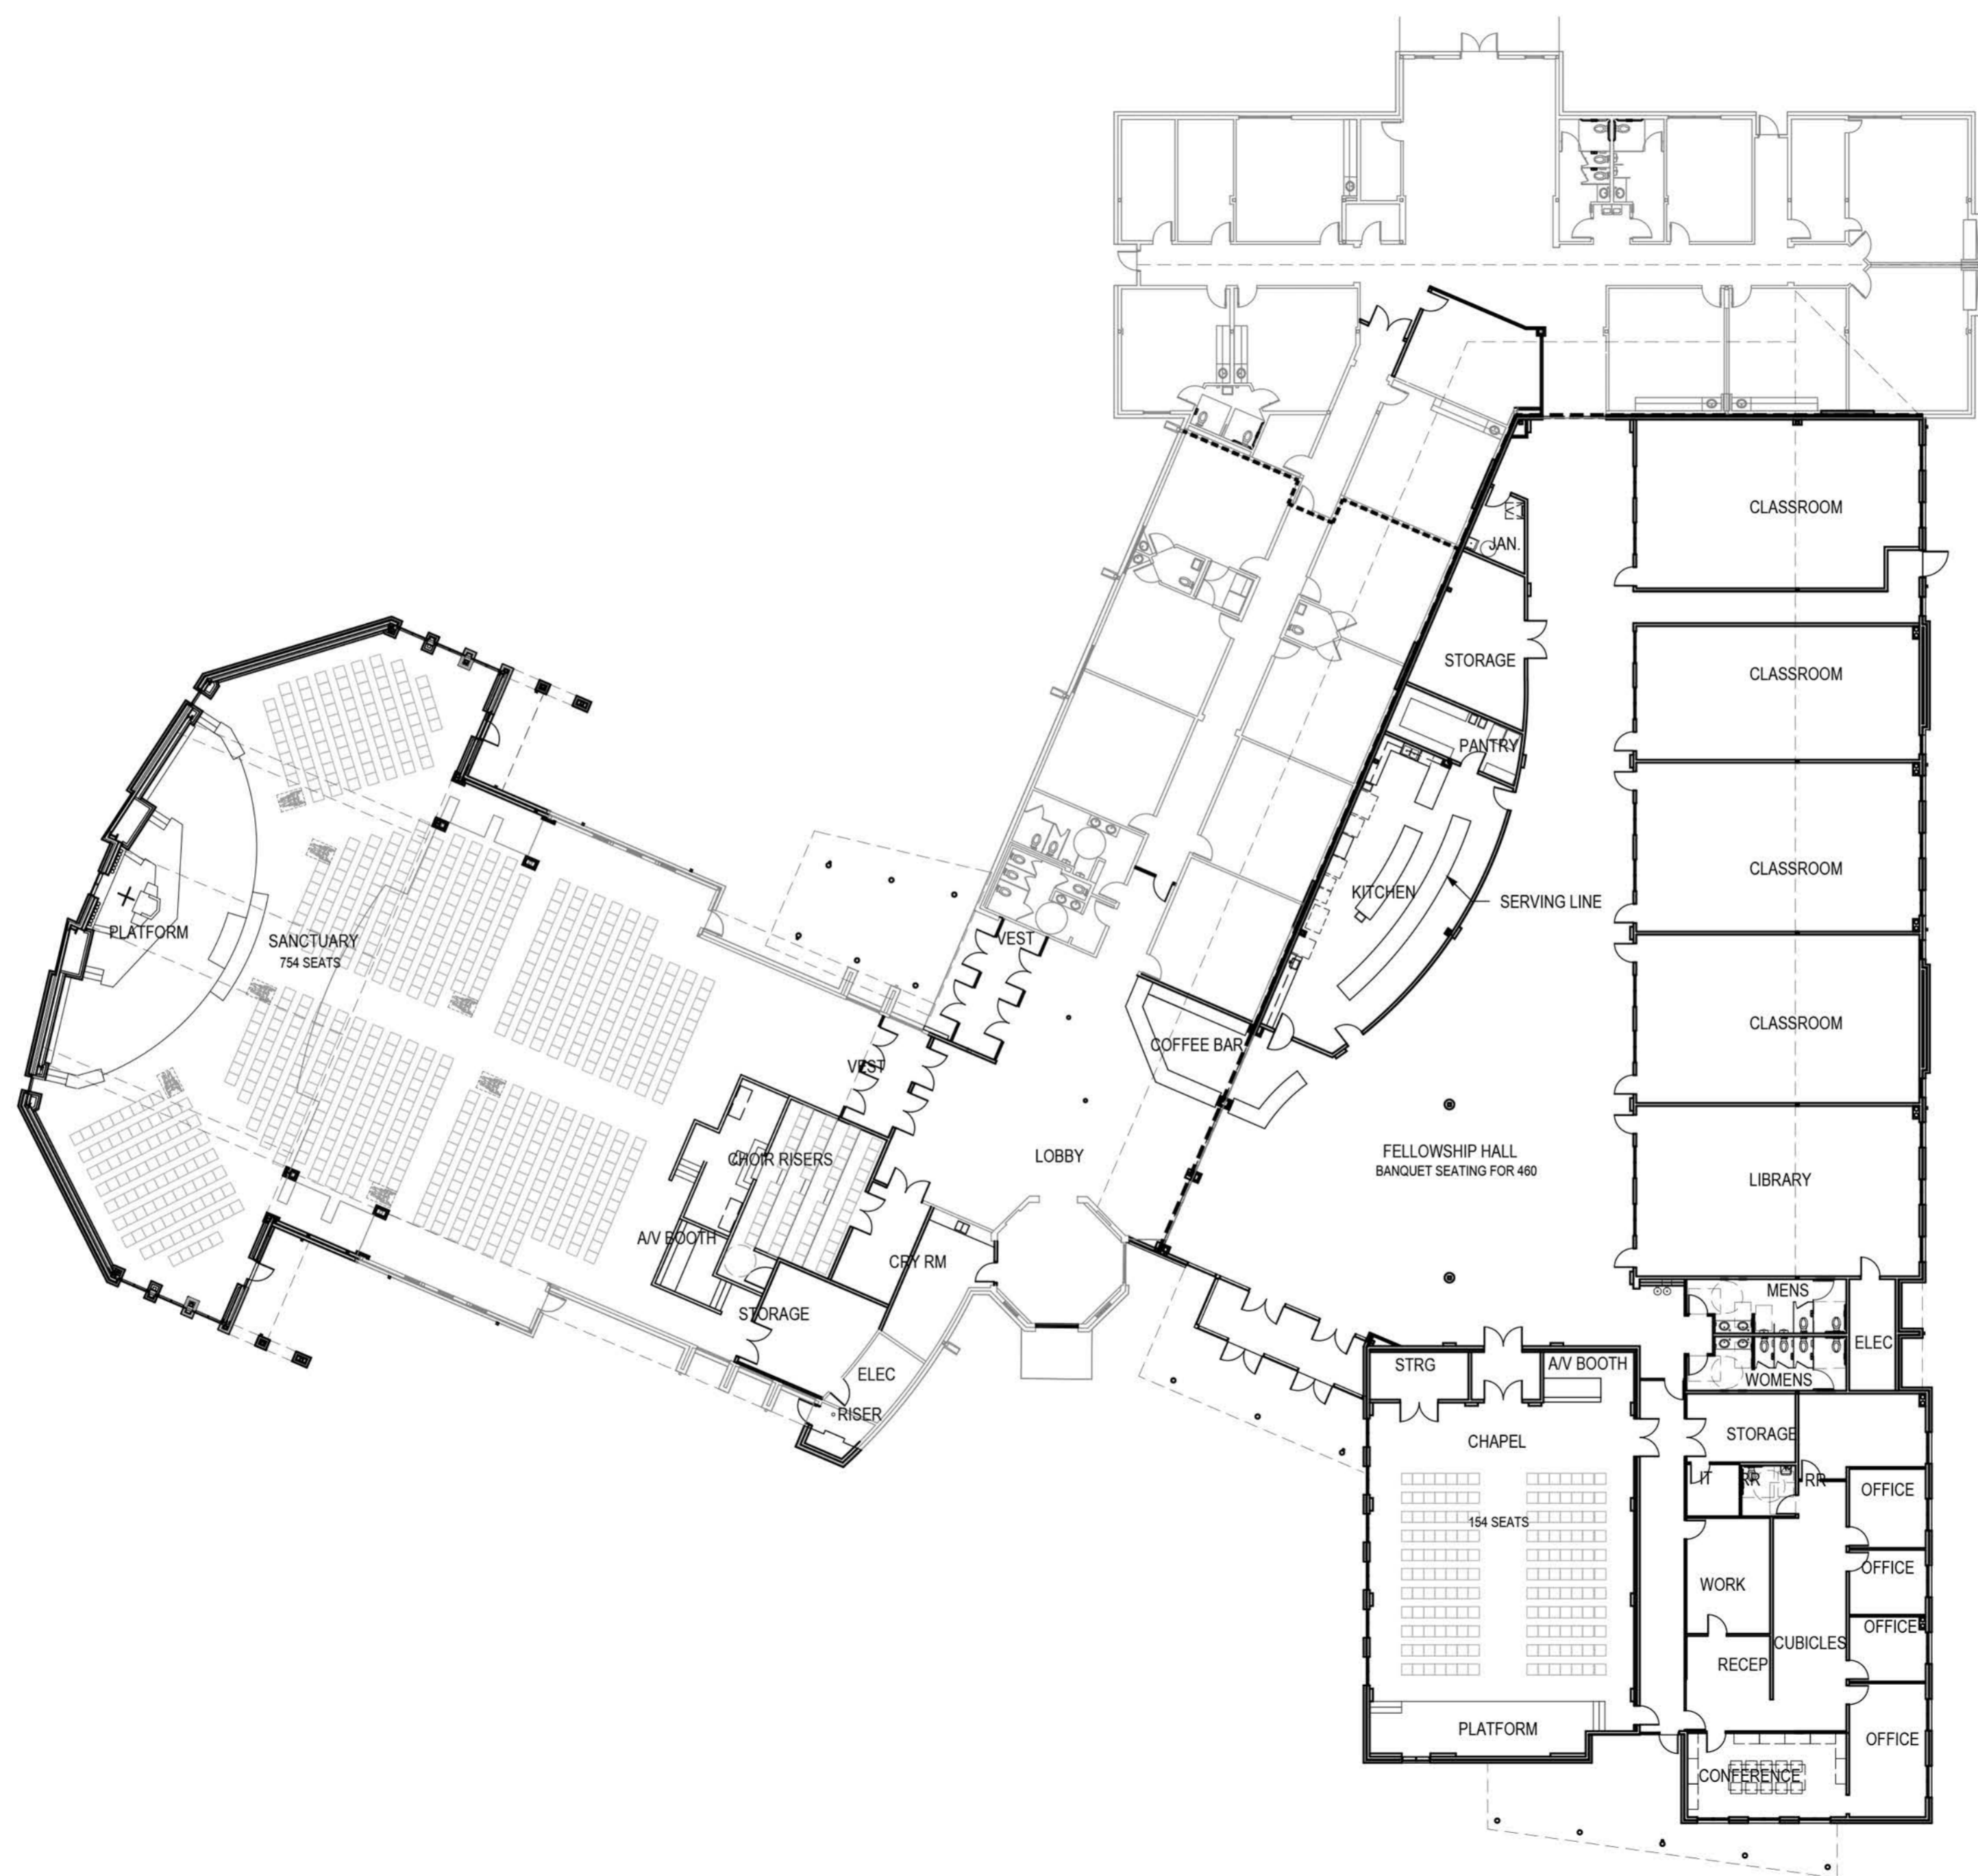

SILVERADO TRAIL

AREA A / AREA B

AREA C  
AREA B

OPENINGS  
WALL OFFSETS  
COL GRID  
OVERALL